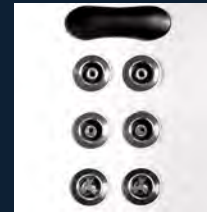

Cyclone Tempest

Seating Capacity	5 Adults
Dimensions (mm)	2000 x 2000 x 900
Total Jets	62 jets

- 7-Year Key Equipment Warranty
- 8 Layer Arctic Insulation - Reduces your energy costs
- 100 Year TuffFrame™ & TuffBase™ Structural Warranty
- 4.2HP Massage Pump - Most powerful on the market
- A Safer Spa Experience with Suctionless Technology
- 100% Filtration - Water cycled and cleaned every 10 minutes
- Premium Water Management - Ozone & Circulation pump included
- Flush Mounted Spa Jets - for the ultimate hydrotherapy experience
- Customisable colour selection for your Spa Jet, Filter Box, Headrest, Valves and Diverters
- Waterfalls
- Energy Efficient 3kW Heater
- Maintenance Free EternaWood™ Thermal Cabinet
- Lockable Hard Cover
- Mood LED Lighting package including Headrests, Filter Box, Waterfall, Air Controls and Front Floor Lighting

+ PLUS MODEL UPGRADE

For the ultimate relaxation upgrade the Cyclone Tempest to the Plus model which has an additional Massage Pump.

Therapy

AquaFlow
BACK THERAPY

1x