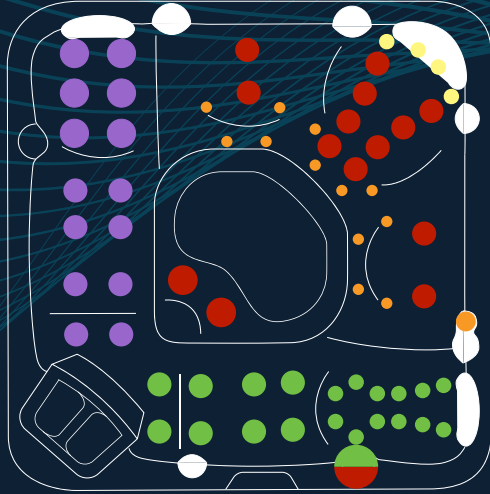

AQUASOUND
BLUETOOTH
STEREO

AQUAGLOW
BACKLIT
JETS

ADDITIONAL
MINI
TOUCHPAD

ULTRAVIOLET
SANITISATION
(UV)

Cyclone Monsoon

Seating Capacity 6 Adults
Dimensions (mm) 2270 x 2270 x 900
Total Jets 100 jets

- 🌀 7-Year Key Equipment Warranty
- 🌀 8 Layer Arctic Insulation - Reduces your energy costs
- 🌀 100 Year TuffFrame™ & TuffBase™ Structural Warranty
- 🌀 4.2HP Massage Pump - Most powerful on the market
- 🌀 A Safer Spa Experience with Suctionless Technology
- 🌀 100% Filtration - Water cycled and cleaned every 15 minutes
- 🌀 Premium Water Management - Ozone & Circulation pump included
- 🌀 Flush Mounted Spa Jets - for the ultimate hydrotherapy experience
- 🌀 Customisable colour selection for your Spa Jet, Filter Box, Headrest, Valves and Diverters
- 🌀 Waterfalls
- 🌀 Energy Efficient 3kW Heater
- 🌀 Maintenance Free EternaWood™ Thermal Cabinet
- 🌀 Lockable Hard Cover
- 🌀 Mood LED Lighting package including Headrests, Filter Box, Waterfall, Air Controls and Front Floor Lighting