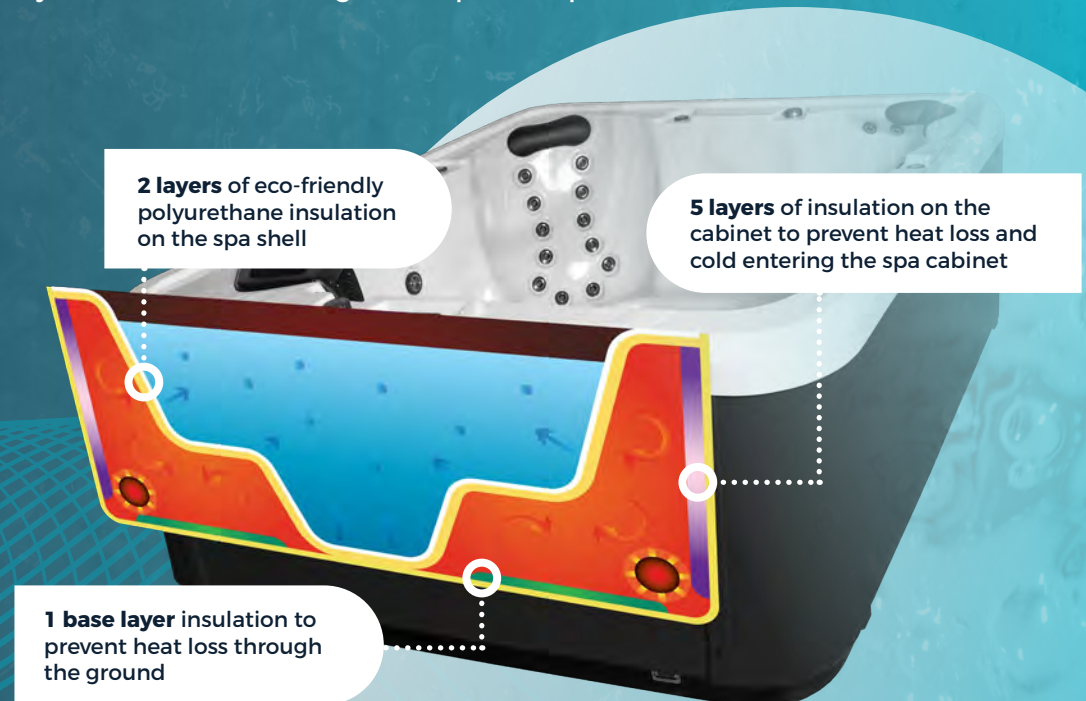

8 LAYER ARCTIC INSULATION

World Class 8 Layer Arctic Insulation

8 LAYER ARCTIC INSULATION

The revolutionary Arctic Insulation comes standard on all Cyclone Spas spa models, providing the most energy-efficient spa solution. Arctic Insulation advanced technology comprises of 8 layers which work together to trap heat inside the spa, preventing energy loss and assist in reducing overall running costs.

THE 8 LAYER INSULATION SYSTEM INCLUDES

- 5 layers that surround the spa cabinet
- 1 layer on the base to prevent heat loss through the ground
- 2 layers of sprayed eco-friendly polyurethane foam locking in the spa's temperature

These layers work together to provide an energy-efficient solution that is unmatched in the Australian spa market, creating a genuinely ground-breaking eco-friendly spa system.