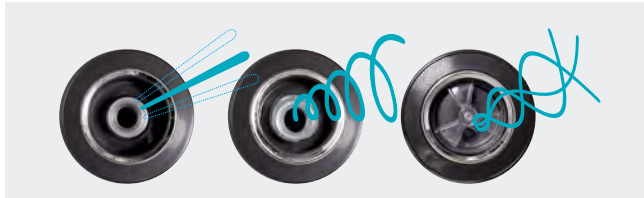

Precision focused spa jets

Each spa jet within a Cyclone Spa is highly engineered to provide the optimal hydrotherapy massage and is crafted using marine-grade stainless steel. The custom design of the jets ensures efficiency, longevity, and precision, which can be experienced throughout every spa and hydrotherapy experience.

AIR MASSAGE JETS

Air enters the spa through air massaging jets, creating a flow of soft bubbles. This provides a gentle massaging effect to help your joints and muscles relax.

MICRO HURRICANE JETS

Specially designed to provide a strong, targeted massage, with a small jet face directing water flow onto troublesome areas of the body, providing relief from aches and pains.