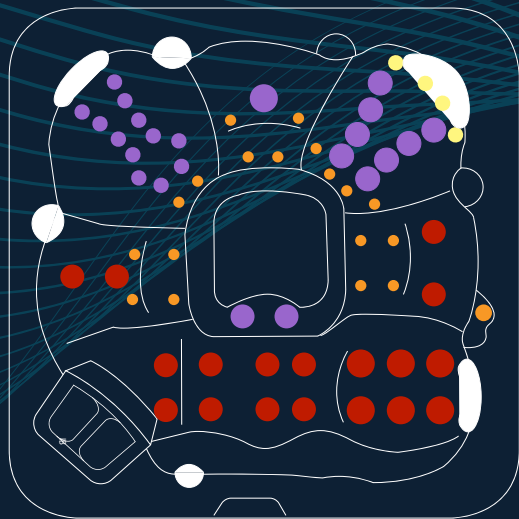

1x

Select Upgrade

AQUASOUND
BLUETOOTH
STEREO

AQUAGLOW
BACKLIT
JETS

ADDITIONAL
MINI
TOUCHPAD

ULTRAVIOLET
SANITISATION
(UV)

Cyclone Tornado

Seating Capacity 10 Adults
Dimensions (mm) 3000 x 2270 x 900
Total Jets 75 jets