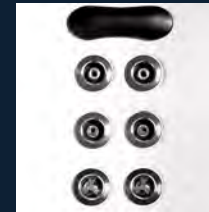

Cyclone Typhoon

Seating Capacity 5 Adults
Dimensions (mm) 2270 x 2270 x 900
Total Jets 64 jets

- 7-Year Key Equipment Warranty
- 8 Layer Arctic Insulation - Reduces your energy costs
- 100 Year TuffFrame™ & TuffBase™ Structural Warranty
- 4.2HP Massage Pump - Most powerful on the market
- A Safer Spa Experience with Suctionless Technology
- 100% Filtration - Water cycled and cleaned every 15 minutes
- Premium Water Management - Ozone & Circulation pump included
- Flush Mounted Spa Jets - for the ultimate hydrotherapy experience
- Customisable colour selection for your Spa Jet, Filter Box, Headrest, Valves and Diverters
- Waterfalls
- Energy Efficient 3kW Heater
- Maintenance Free EternaWood™ Thermal Cabinet
- Lockable Hard Cover
- Mood LED Lighting package including Headrests, Filter Box, Waterfall, Air Controls and Front Floor Lighting

Therapy

AquaFlow
BACK THERAPY

1x