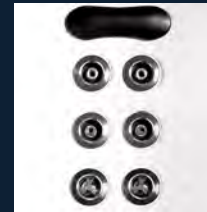

Cyclone Twister

Seating Capacity 6 Adults
Dimensions (mm) 2000 x 2000 x 900
Total Jets 62 jets

- 🌀 7-Year Key Equipment Warranty
- 🌀 8 Layer Arctic Insulation - Reduces your energy costs
- 🌀 100 Year TuffFrame™ & TuffBase™ Structural Warranty
- 🌀 4.2HP Massage Pump - Most powerful on the market
- 🌀 A Safer Spa Experience with Suctionless Technology
- 🌀 100% Filtration - Water cycled and cleaned every 10 minutes
- 🌀 Premium Water Management - Ozone & Circulation pump included
- 🌀 Flush Mounted Spa Jets - for the ultimate hydrotherapy experience
- 🌀 Customisable colour selection for your Spa Jet, Filter Box, Headrest, Valves and Diverters
- 🌀 Waterfalls
- 🌀 Energy Efficient 3kW Heater
- 🌀 Maintenance Free EternaWood™ Thermal Cabinet
- 🌀 Lockable Hard Cover
- 🌀 Mood LED Lighting package including Headrests, Filter Box, Waterfall, Air Controls and Front Floor Lighting

+ PLUS MODEL UPGRADE

For the ultimate relaxation upgrade the Cyclone Twister to the Plus model which has an additional Massage Pump.

Therapy

AquaFlow

BACK THERAPY

1x