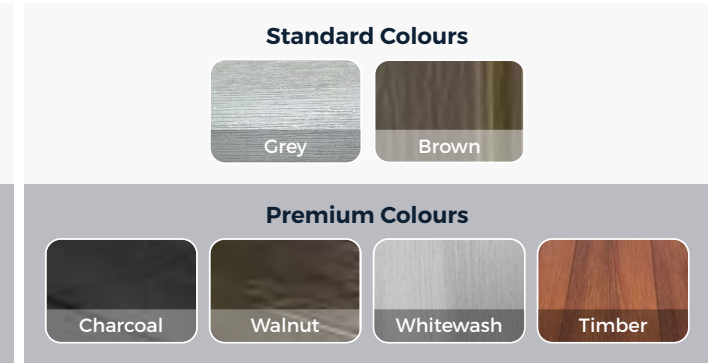

SHELL COLOURS

CABINET COLOURS

Select Upgrade

The Cyclone Spas range continues to prioritise delivering a personalised spa experience that caters to your unique relaxation needs and objectives. As a part of this commitment, the Select Upgrade is available to elevate and enhance your spa experience by offering a variety of premium features that take your relaxation to the next level.