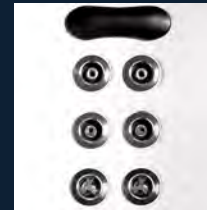

Cyclone Zephyr

Seating Capacity	3 Adults
Dimensions (mm)	2100 x 1600 x 900
Total Jets	40 jets

- 7-Year Key Equipment Warranty
- 8 Layer Arctic Insulation - Reduces your energy costs
- 100 Year TuffFrame™ & TuffBase™ Structural Warranty
- 4.2HP Massage Pump - Most powerful on the market
- A Safer Spa Experience with Suctionless Technology
- 100% Filtration - Water cycled and cleaned every 7 minutes
- Premium Water Management - Ozone & Circulation pump included
- Flush Mounted Spa Jets - for the ultimate hydrotherapy experience
- Customisable colour selection for your Spa Jet, Filter Box, Headrest, Valves and Diverters
- Waterfalls
- Energy Efficient 3kW Heater
- Maintenance Free EternaWood™ Thermal Cabinet
- Lockable Hard Cover
- Mood LED Lighting package including Headrests, Filter Box, Waterfall, Air Controls and Front Floor Lighting

Therapy

AquaFlow
BACK THERAPY

1x