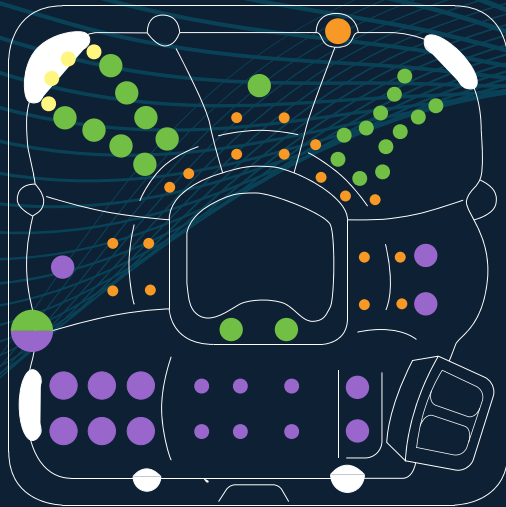

Select Upgrade

AQUASOUND
BLUETOOTH
STEREO

AQUAGLOW
BACKLIT
JETS

ADDITIONAL
MINI
TOUCHPAD

ULTRAVIOLET
SANITISATION
(UV)

Cyclone Whirlwind

Seating Capacity 6 Adults
Dimensions (mm) 2100 x 2100 x 900
Total Jets 44 jets