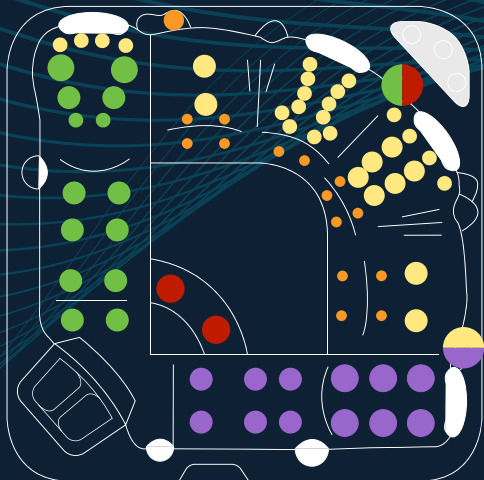

Cyclone Storm

Seating Capacity 6 Adults
Dimensions (mm) 2270 x 2270 x 900
Total Jets 63 jets

- 7-Year Key Equipment Warranty
- 8 Layer Arctic Insulation - Reduces your energy costs
- 100 Year TuffFrame™ & TuffBase™ Structural Warranty
- 4.2HP Massage Pump - Most powerful on the market
- A Safer Spa Experience with Suctionless Technology
- 100% Filtration - Water cycled and cleaned every 15 minutes
- Premium Water Management - Ozone & Circulation pump included
- Flush Mounted Spa Jets - for the ultimate hydrotherapy experience
- Customisable colour selection for your Spa Jet, Filter Box, Headrest, Valves and Diverters
- Waterfalls
- Energy Efficient 3kW Heater
- Maintenance Free EternaWood™ Thermal Cabinet
- Lockable Hard Cover
- Mood LED Lighting package including Headrests, Filter Box, Waterfall, Air Controls and Front Floor Lighting