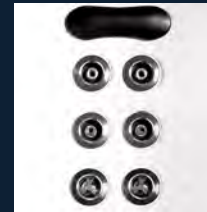

Cyclone Monsoon

Seating Capacity 6 Adults
Dimensions (mm) 2270 x 2270 x 900
Total Jets 100 jets

- 🌀 7-Year Key Equipment Warranty
- 🌀 8 Layer Arctic Insulation - Reduces your energy costs
- 🌀 100 Year TuffFrame™ & TuffBase™ Structural Warranty
- 🌀 4.2HP Massage Pump - Most powerful on the market
- 🌀 A Safer Spa Experience with Suctionless Technology
- 🌀 100% Filtration - Water cycled and cleaned every 15 minutes
- 🌀 Premium Water Management - Ozone & Circulation pump included
- 🌀 Flush Mounted Spa Jets - for the ultimate hydrotherapy experience
- 🌀 Customisable colour selection for your Spa Jet, Filter Box, Headrest, Valves and Diverters
- 🌀 Waterfalls
- 🌀 Energy Efficient 3kW Heater
- 🌀 Maintenance Free EternaWood™ Thermal Cabinet
- 🌀 Lockable Hard Cover
- 🌀 Mood LED Lighting package including Headrests, Filter Box, Waterfall, Air Controls and Front Floor Lighting

Therapy

AquaFlow

BACK THERAPY

1x