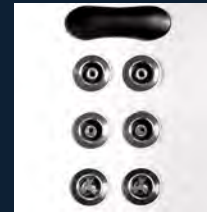

Cyclone Storm

Seating Capacity 6 Adults
Dimensions (mm) 2270 x 2270 x 900
Total Jets 63 jets

- 7-Year Key Equipment Warranty
- 8 Layer Arctic Insulation - Reduces your energy costs
- 100 Year TuffFrame™ & TuffBase™ Structural Warranty
- 4.2HP Massage Pump - Most powerful on the market
- A Safer Spa Experience with Suctionless Technology
- 100% Filtration - Water cycled and cleaned every 15 minutes
- Premium Water Management - Ozone & Circulation pump included
- Flush Mounted Spa Jets - for the ultimate hydrotherapy experience
- Customisable colour selection for your Spa Jet, Filter Box, Headrest, Valves and Diverters
- Waterfalls
- Energy Efficient 3kW Heater
- Maintenance Free EternaWood™ Thermal Cabinet
- Lockable Hard Cover
- Mood LED Lighting package including Headrests, Filter Box, Waterfall, Air Controls and Front Floor Lighting

Therapy

AquaFlow
BACK THERAPY

1x