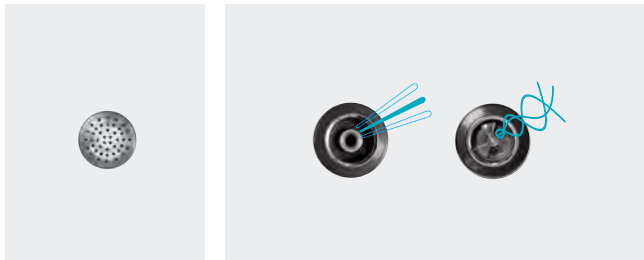

Precision focused spa jets

Each spa jet within a Cyclone Spa is highly engineered to provide the optimal hydrotherapy massage and is crafted using marine-grade stainless steel. The custom design of the jets ensures efficiency, longevity, and precision, which can be experienced throughout every spa and hydrotherapy experience.

AIR MASSAGE JETS

Air enters the spa through air massaging jets, creating a flow of soft bubbles. This provides a gentle massaging effect to help your joints and muscles relax.

MICRO HURRICANE JETS

Specially designed to provide a strong, targeted massage, with a small jet face directing water flow onto troublesome areas of the body, providing relief from aches and pains.